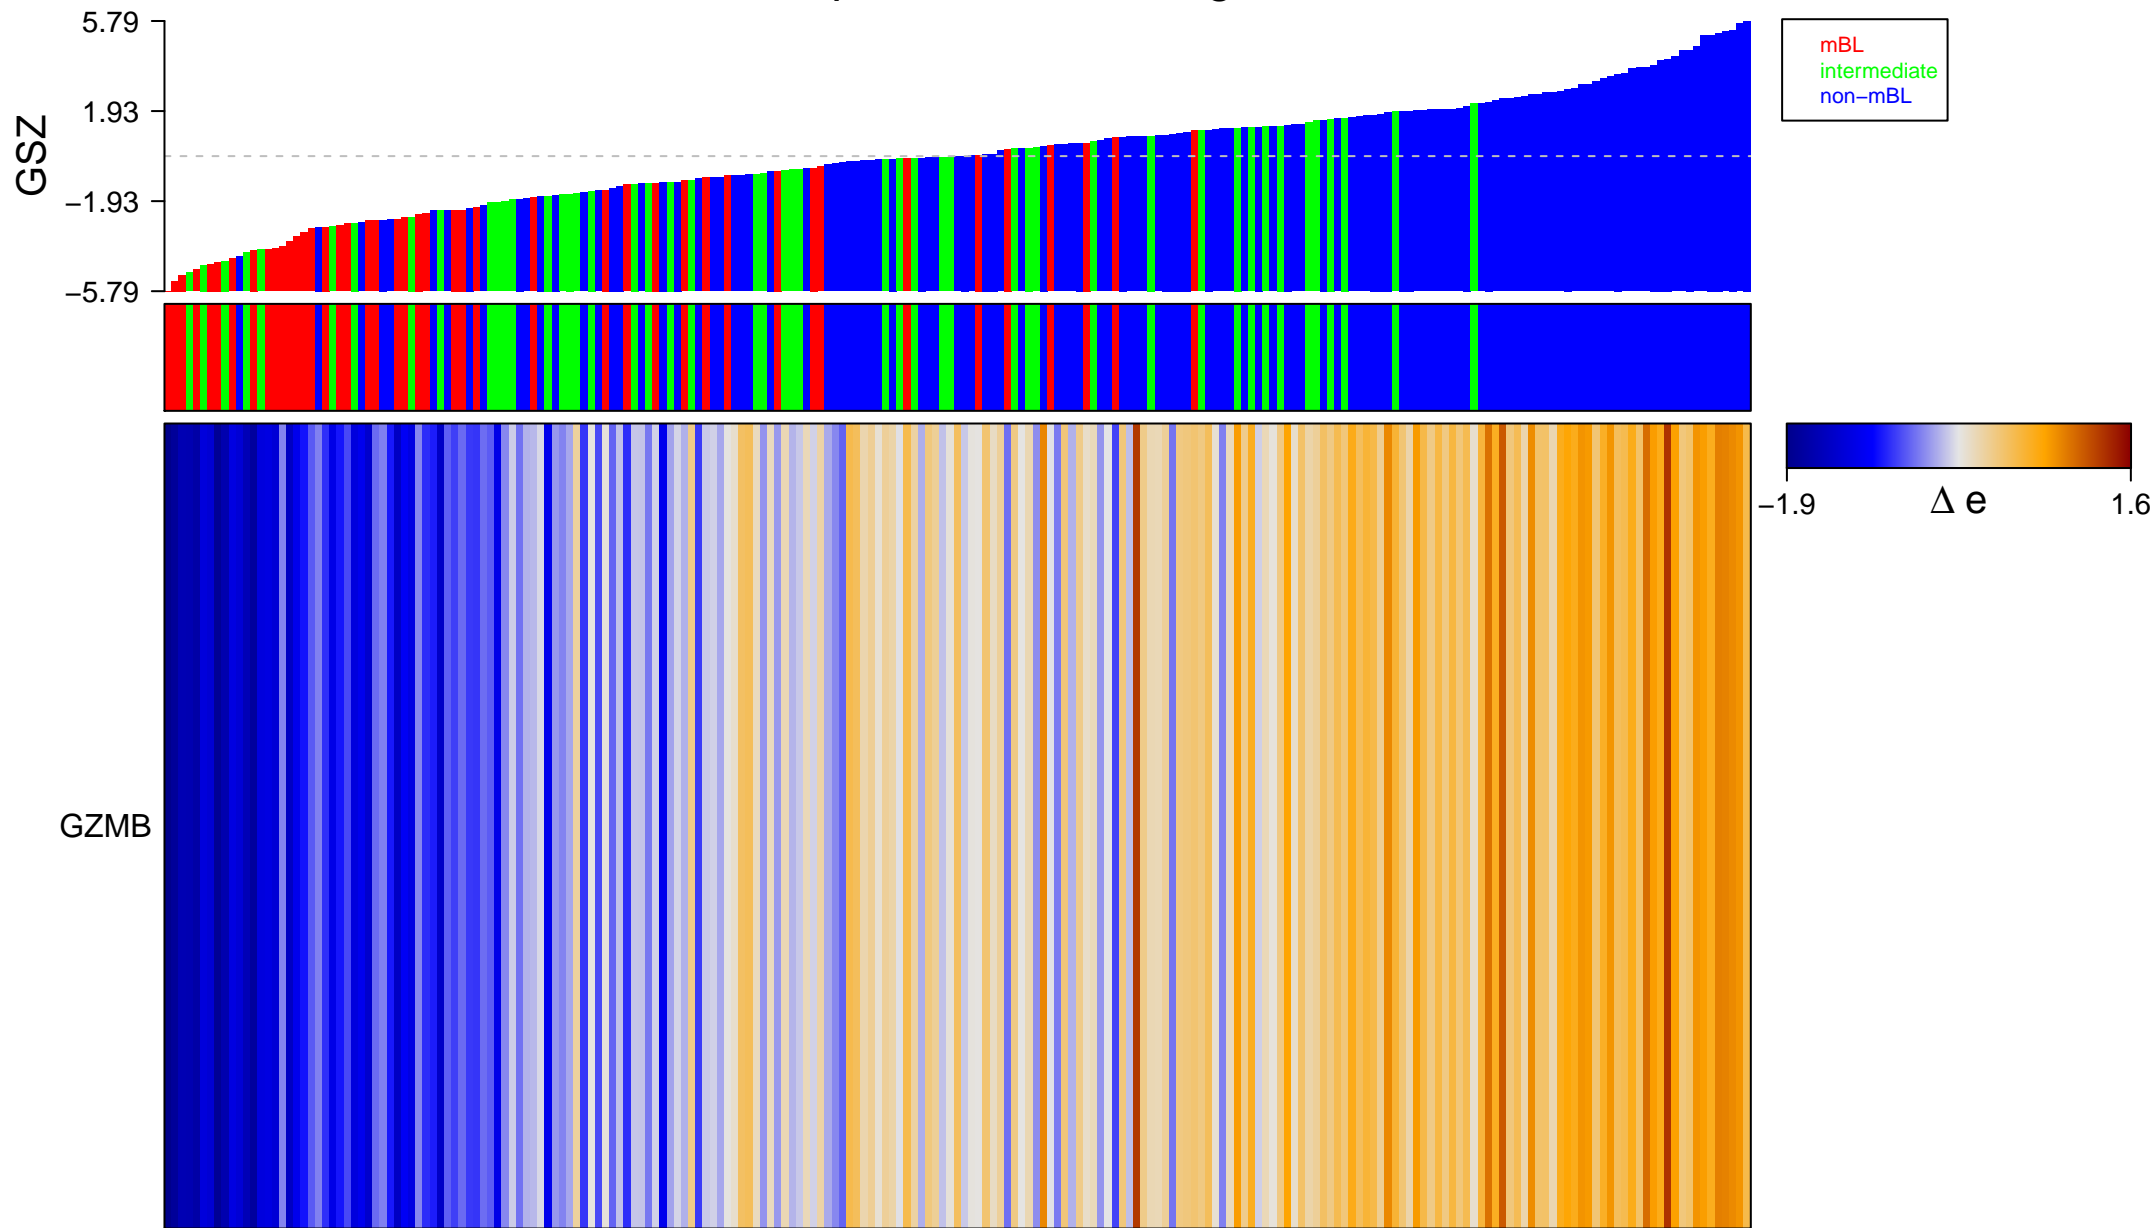

# Huan\_blood-pressure\_HTN-signature

# Huan\_blood-pressure\_HTN-signature

■ on  
■ -  
□ off