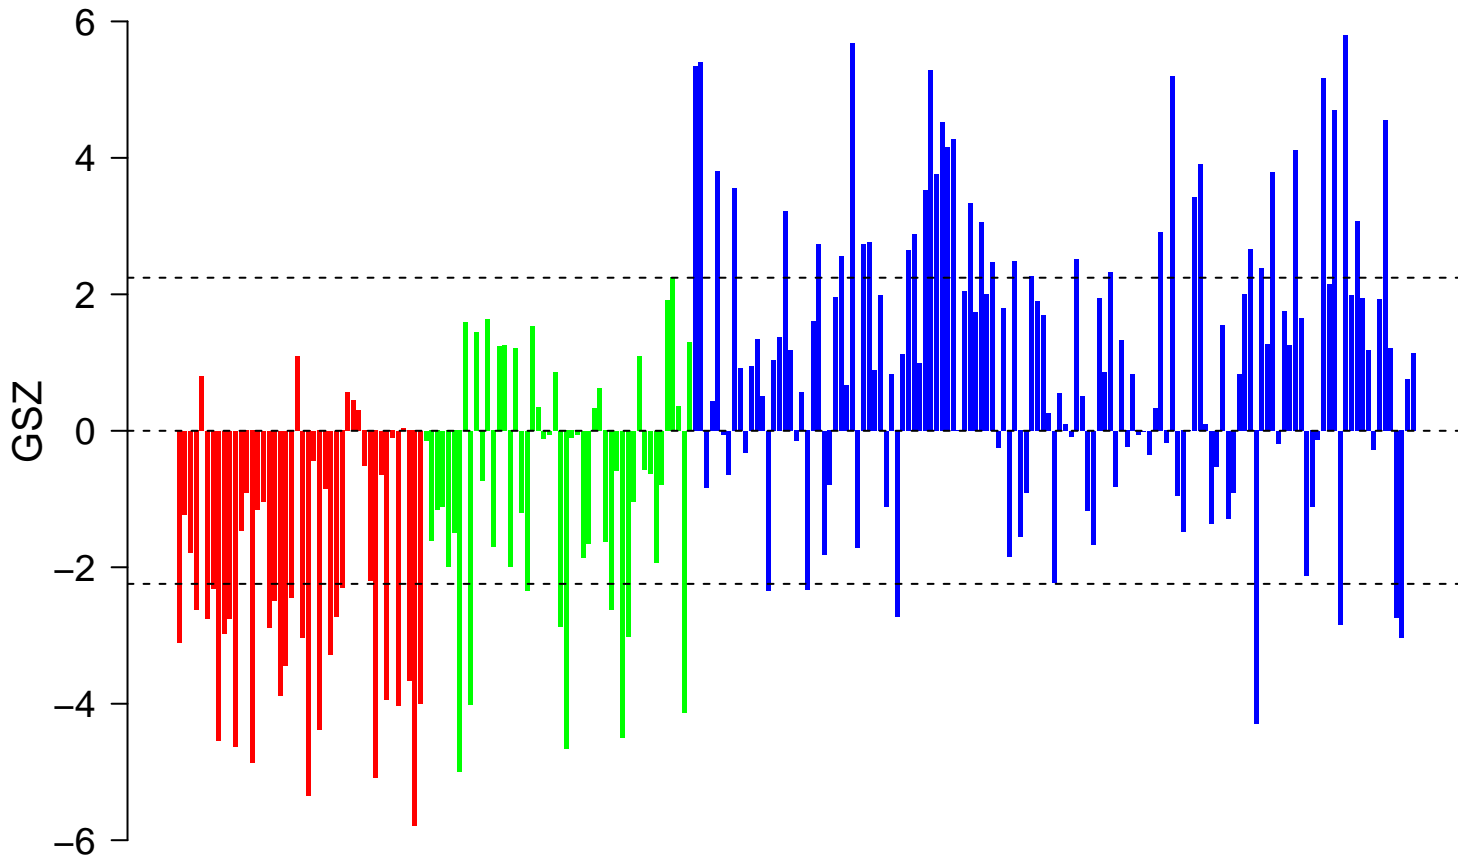

# Huan\_blood-pressure\_HTN-signature

# Huan\_blood-pressure\_HTN-signature

■ on  
■ -  
□ off